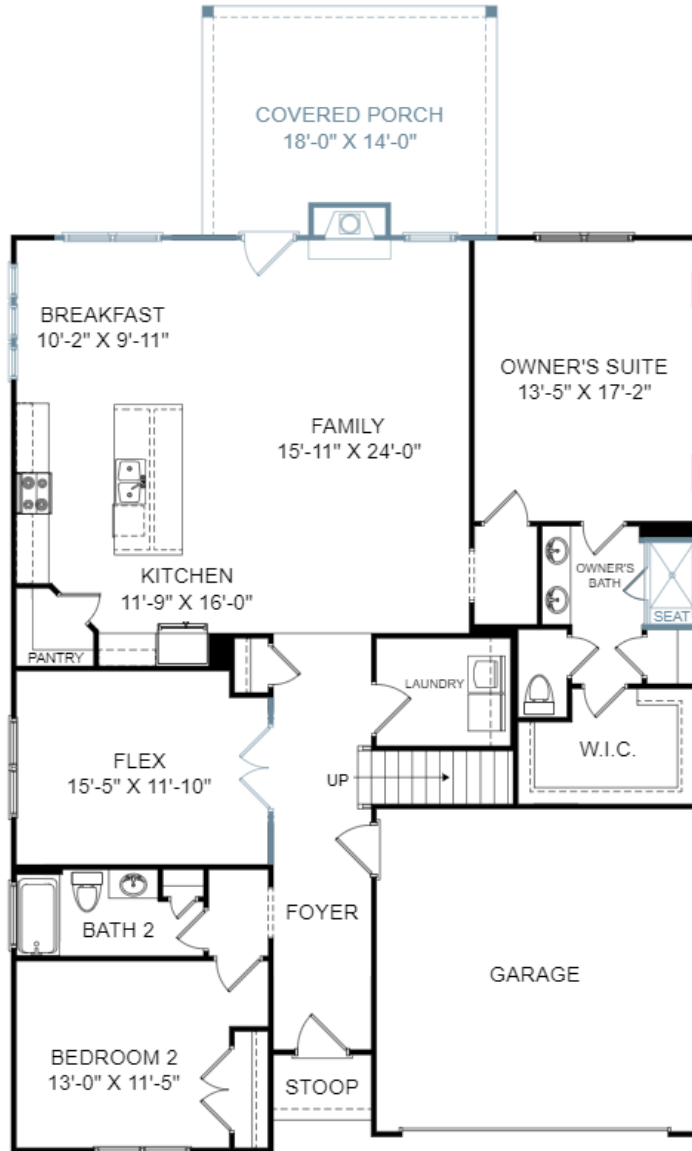

# THE WINSTON AT HERITAGE

3 Bedrooms | 3 Bathrooms | 2,443 Square Feet

Main Level

Upper Level

2620 Manor Stone Drive, Indian Trail, NC 28079

©Stanley Martin Homes| In our continued effort of design enhancement, actual product may vary in dimension or details from these drawings and are subject to change without notice. Please consult the Neighborhood Sales Manager for detailed specifications. This brochure is for illustrative purposes and not part of our legal contract.