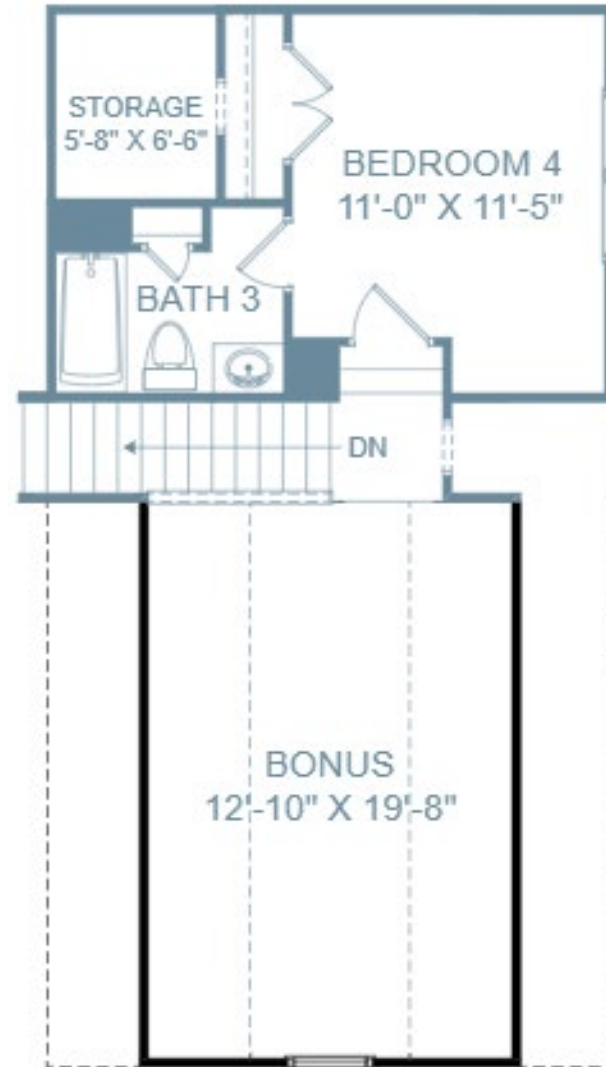

# THE WINSTON AT HERITAGE

3 Bedrooms | 3 Bathrooms | 2,443 Square Feet

Main Level

Upper Level

2620 Manor Stone Drive, Indian Trail, NC 28079

©Stanley Martin Homes| In our continued effort of design enhancement, actual product may vary in dimension or details from these drawings and are subject to change without notice. Please consult the Neighborhood Sales Manager for detailed specifications. This brochure is for illustrative purposes and not part of our legal contract.