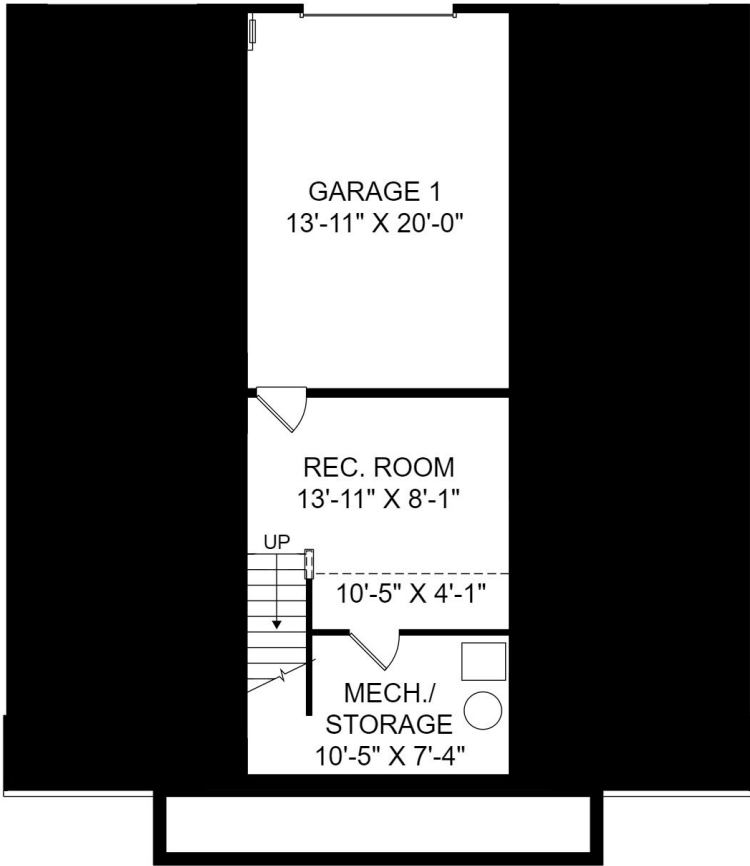

# THE REUBEN AT RIVERSIDE AT ROCKETTS LANDING

Home Site 405 | 2 Bedrooms | 2 Bathrooms | 1,623 Square Feet

Entry Level

Main Level

5304 Old Main Street, Unit B, Richmond, VA

©Stanley Martin Homes | In our continued effort of design enhancement, actual product may vary in dimension or details from these drawings and are subject to change without notice. Please consult the Neighborhood Sales Manager for detailed specifications. This brochure is for illustrative purposes and not part of our legal contract.