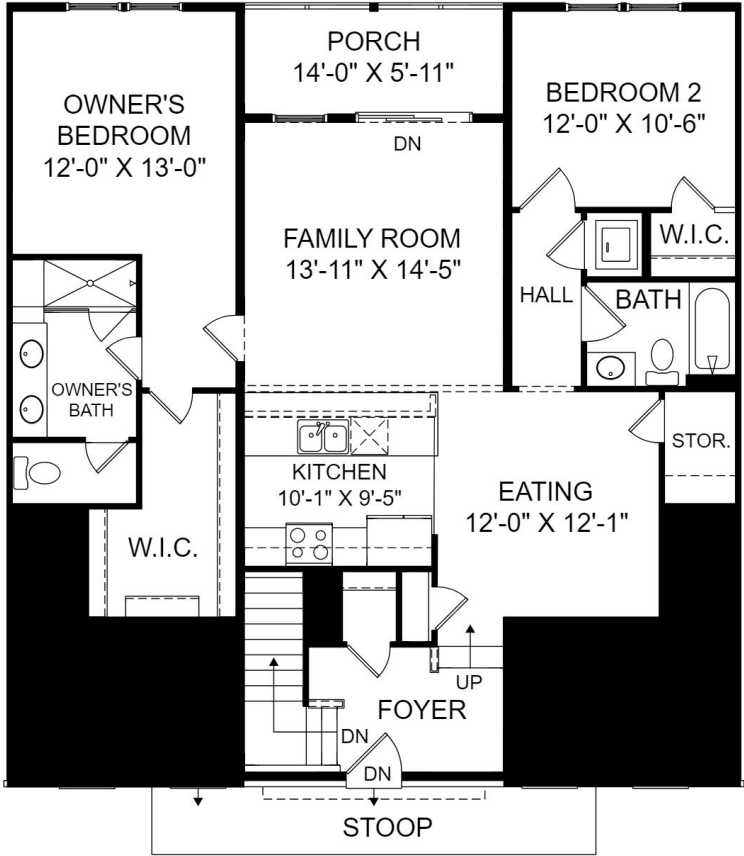

# THE REUBEN AT RIVERSIDE AT ROCKETTS LANDING

Home Site 405 | 2 Bedrooms | 2 Bathrooms | 1,623 Square Feet

Entry Level

Main Level

5304 Old Main Street, Unit B, Richmond, VA

©Stanley Martin Homes | In our continued effort of design enhancement, actual product may vary in dimension or details from these drawings and are subject to change without notice. Please consult the Neighborhood Sales Manager for detailed specifications. This brochure is for illustrative purposes and not part of our legal contract.