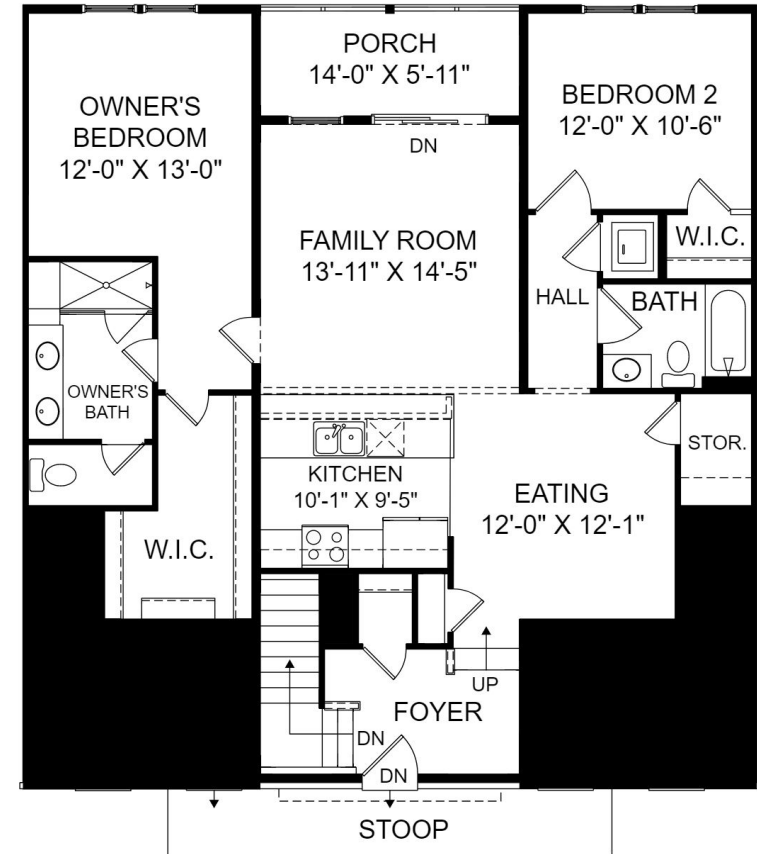

THE REUBEN AT RIVERSIDE AT ROCKETTS LANDING

Home Site 314 | 2 Bedrooms | 2 Bathrooms | 1,633 Square Feet

Entry Level

Main Level

5260 Old Main Street, Unit B, Richmond, VA

©Stanley Martin Homes| In our continued effort of design enhancement, actual product may vary in dimension or details from these drawings and are subject to change without notice. Please consult the Neighborhood Sales Manager for detailed specifications. This brochure is for illustrative purposes and not part of our legal contract.