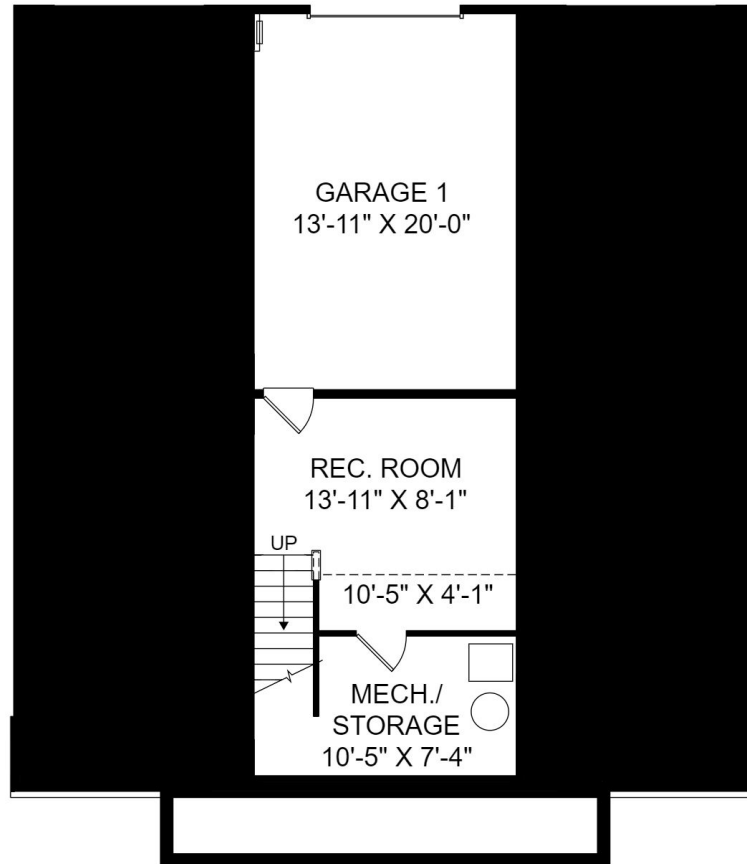

THE REUBEN AT RIVERSIDE AT ROCKETTS LANDING

Home Site 314 | 2 Bedrooms | 2 Bathrooms | 1,633 Square Feet

Entry Level

Main Level

5260 Old Main Street, Unit B, Richmond, VA

©Stanley Martin Homes| In our continued effort of design enhancement, actual product may vary in dimension or details from these drawings and are subject to change without notice. Please consult the Neighborhood Sales Manager for detailed specifications. This brochure is for illustrative purposes and not part of our legal contract.