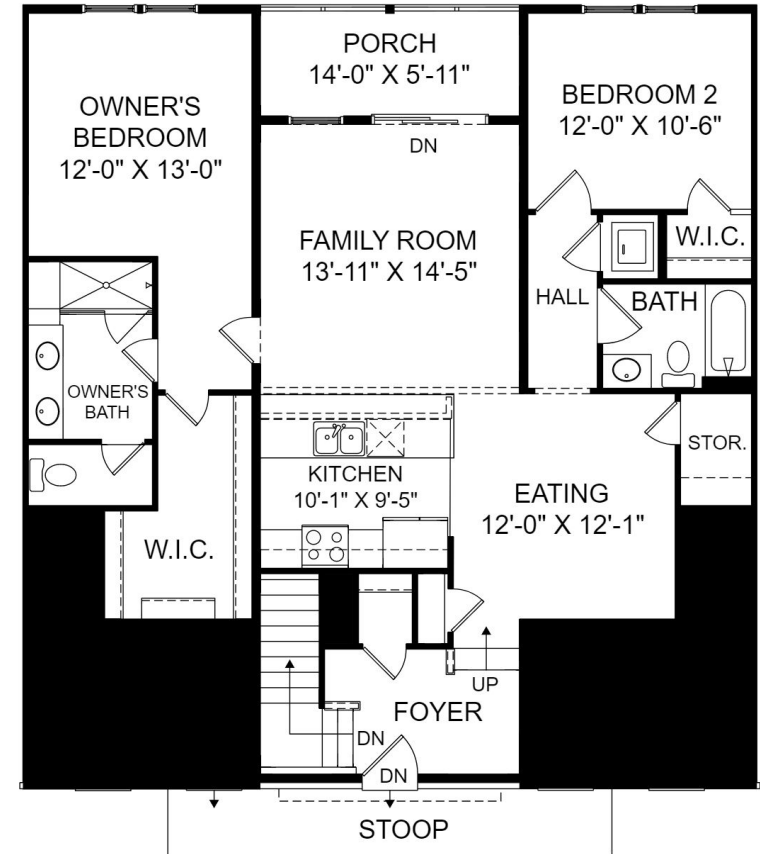

THE REUBEN AT RIVERSIDE AT ROCKETTS LANDING

Home Site 302 | 2 Bedrooms | 2 Bathrooms | 1,623 Square Feet

Entry Level

Main Level

5268 Old Main Street, Unit B, Richmond, VA

©Stanley Martin Homes| In our continued effort of design enhancement, actual product may vary in dimension or details from these drawings and are subject to change without notice. Please consult the Neighborhood Sales Manager for detailed specifications. This brochure is for illustrative purposes and not part of our legal contract.