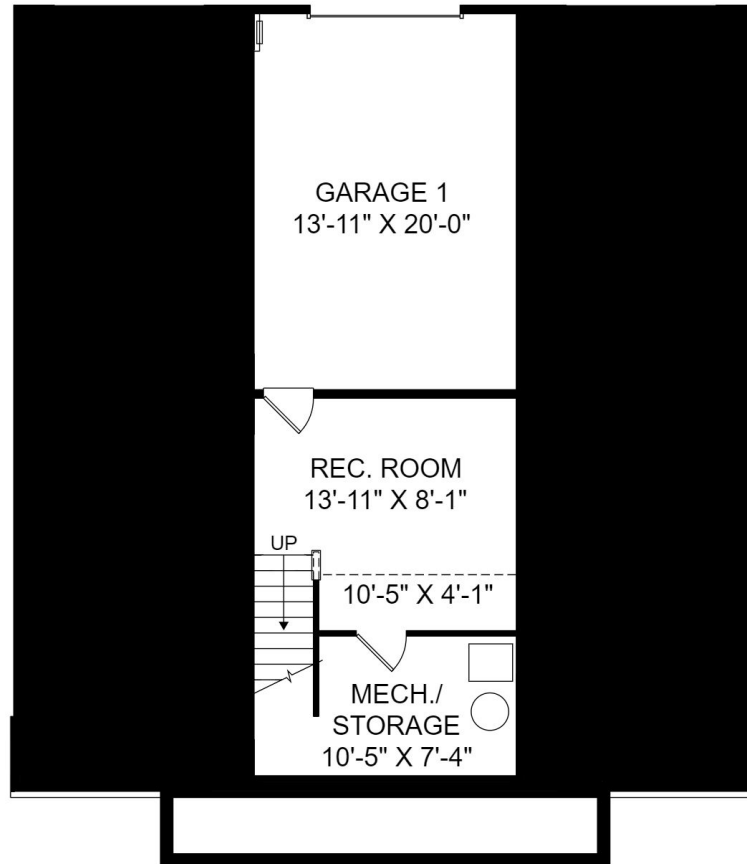

THE REUBEN AT RIVERSIDE AT ROCKETTS LANDING

Home Site 302 | 2 Bedrooms | 2 Bathrooms | 1,623 Square Feet

Entry Level

Main Level

5268 Old Main Street, Unit B, Richmond, VA

©Stanley Martin Homes| In our continued effort of design enhancement, actual product may vary in dimension or details from these drawings and are subject to change without notice. Please consult the Neighborhood Sales Manager for detailed specifications. This brochure is for illustrative purposes and not part of our legal contract.