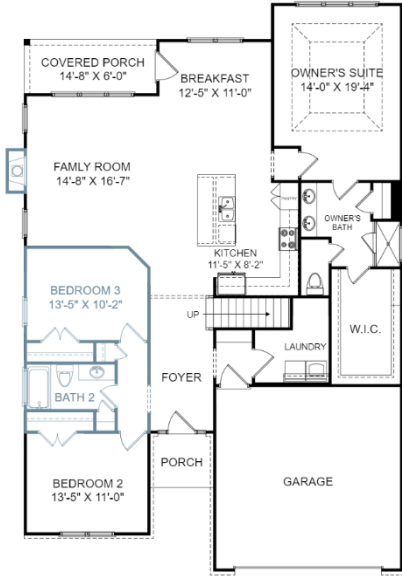

THE WOODLAWN AT THE RETREAT AT HITCHCOCK CROSSING

Homesite 94 | 4 Bedrooms | 3 Bathrooms | 3,050 Square Feet

Main Level

Upper Level

315 Wando Ridge Aiken, SC 29801

©Stanley Martin Homes | In our continued effort of design enhancement, actual product may vary in dimension or details from these drawings and are subject to change without notice. Please consult the Neighborhood Sales Manager for detailed specifications. This brochure is for illustrative purposes and not part of our legal contract.