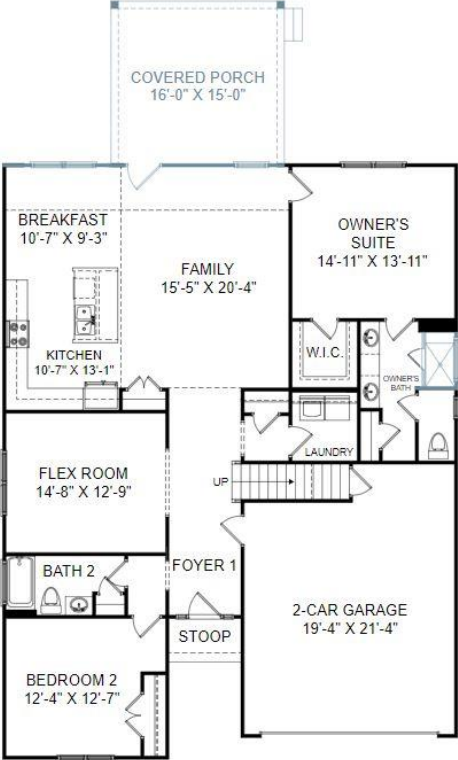

THE STAPLETON AT THE RETREAT AT HITCHCOCK CROSSING

Homesite 14 | 4 Bedrooms | 3 Bathrooms | 2,785 Square Feet

Main Level

Upper Level

454 Little Pines Court Aiken, SC 29801

©Stanley Martin Homes | In our continued effort of design enhancement, actual product may vary in dimension or details from these drawings and are subject to change without notice. Please consult the Neighborhood Sales Manager for detailed specifications. This brochure is for illustrative purposes and not part of our legal contract.

THE STAPLETON AT THE RETREAT AT HITCHCOCK CROSSING

Homesite 14 | 4 Bedrooms | 3 Bathrooms | 2,785 Square Feet

454 Little Pines Court Aiken, SC 29801

©Stanley Martin Homes | In our continued effort of design enhancement, actual product may vary in dimension or details from these drawings and are subject to change without notice. Please consult the Neighborhood Sales Manager for detailed specifications. This brochure is for illustrative purposes and not part of our legal contract.