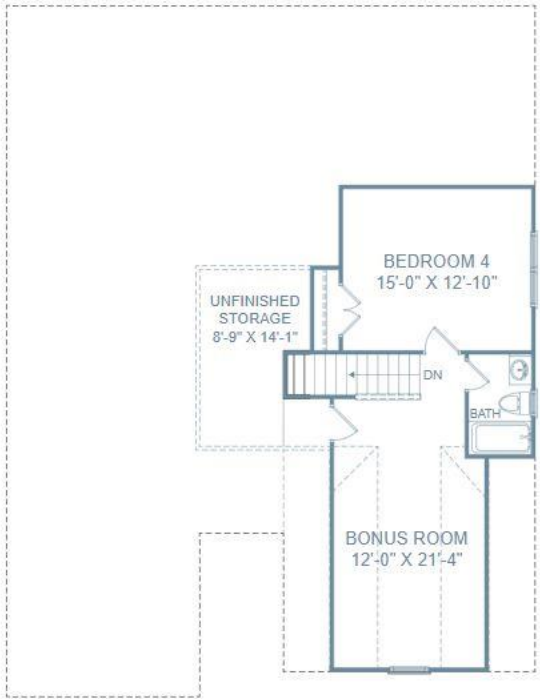

THE STAPLETON AT THE RETREAT AT HITCHCOCK CROSSING

Homesite 14 | 4 Bedrooms | 3 Bathrooms | 2,785 Square Feet

Main Level

Upper Level

454 Little Pines Court Aiken, SC 29801

©Stanley Martin Homes | In our continued effort of design enhancement, actual product may vary in dimension or details from these drawings and are subject to change without notice. Please consult the Neighborhood Sales Manager for detailed specifications. This brochure is for illustrative purposes and not part of our legal contract.

THE STAPLETON AT THE RETREAT AT HITCHCOCK CROSSING

Homesite 14 | 4 Bedrooms | 3 Bathrooms | 2,785 Square Feet

454 Little Pines Court Aiken, SC 29801

©Stanley Martin Homes | In our continued effort of design enhancement, actual product may vary in dimension or details from these drawings and are subject to change without notice. Please consult the Neighborhood Sales Manager for detailed specifications. This brochure is for illustrative purposes and not part of our legal contract.