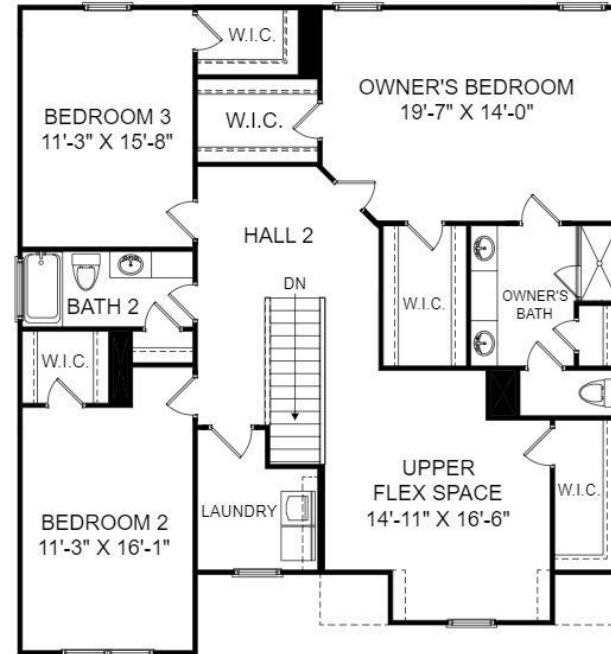

THE BRANTLEY AT SADDLEBROOK

Homesite 163 | 4 Bedrooms | 3 Bathrooms | 2,829 Square Feet

Main Level

Upper Level

70 Preakness Drive, Lugoff, SC 29078

©Stanley Martin Homes | In our continued effort of design enhancement, actual product may vary in dimension or details from these drawings and are subject to change without notice. Please consult the Neighborhood Sales Manager for detailed specifications. This brochure is for illustrative purposes and not part of our legal contract.