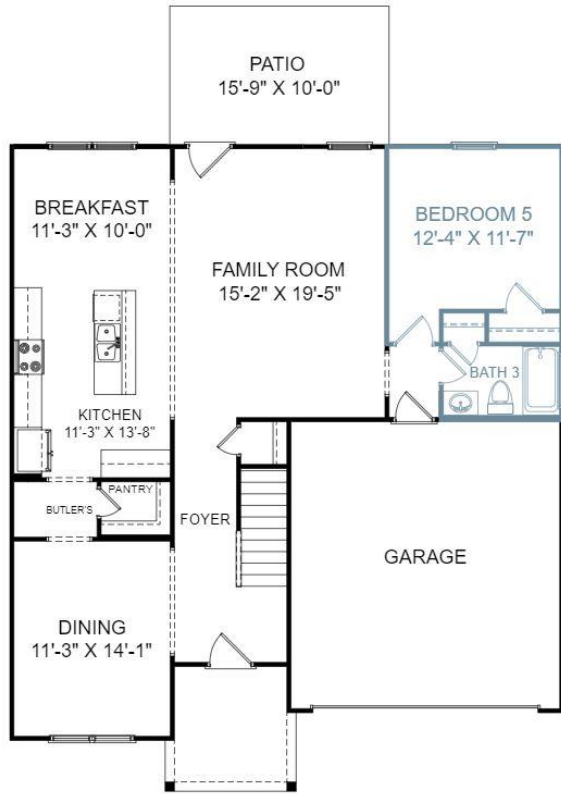

THE BRANTLEY AT SADDLEBROOK

Homesite 163 | 4 Bedrooms | 3 Bathrooms | 2,829 Square Feet

Main Level

Upper Level

70 Preakness Drive, Lugoff, SC 29078

©Stanley Martin Homes | In our continued effort of design enhancement, actual product may vary in dimension or details from these drawings and are subject to change without notice. Please consult the Neighborhood Sales Manager for detailed specifications. This brochure is for illustrative purposes and not part of our legal contract.