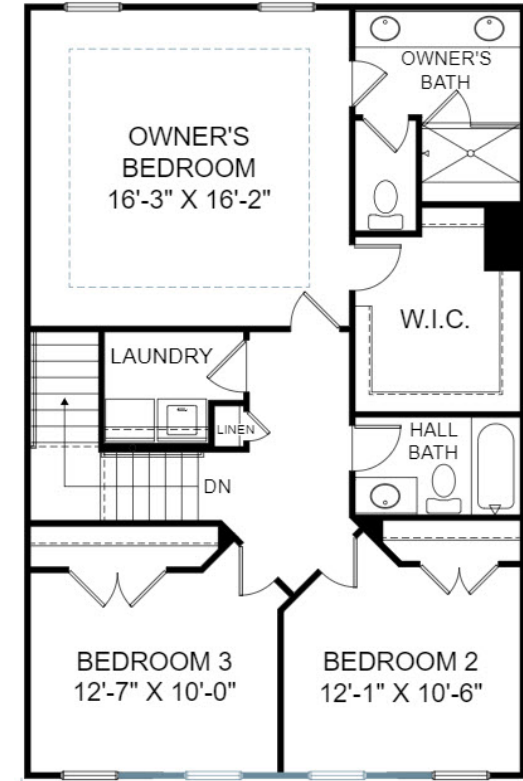

THE DANA AT ROSEGLLEN

Home Site 11 | 3 Bedrooms | 3.5 Bathrooms | 2,639 Square Feet

Lower Level

Main Level

Upper Level

2642 Roseglen Lane, Indian Land, SC 29707

©Stanley Martin Homes | In our continued effort of design enhancement, actual product may vary in dimension or details from these drawings and are subject to change without notice. Please consult the Neighborhood Sales Manager for detailed specifications. This brochure is for illustrative purposes and not part of our legal contract.