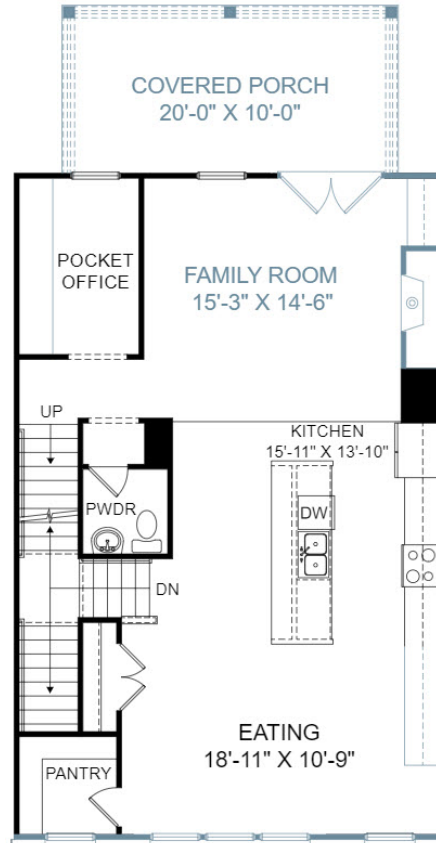

THE DANA AT ROSEGLLEN

Home Site 11 | 3 Bedrooms | 3.5 Bathrooms | 2,639 Square Feet

Lower Level

Main Level

Upper Level

2642 Roseglen Lane, Indian Land, SC 29707

©Stanley Martin Homes | In our continued effort of design enhancement, actual product may vary in dimension or details from these drawings and are subject to change without notice. Please consult the Neighborhood Sales Manager for detailed specifications. This brochure is for illustrative purposes and not part of our legal contract.