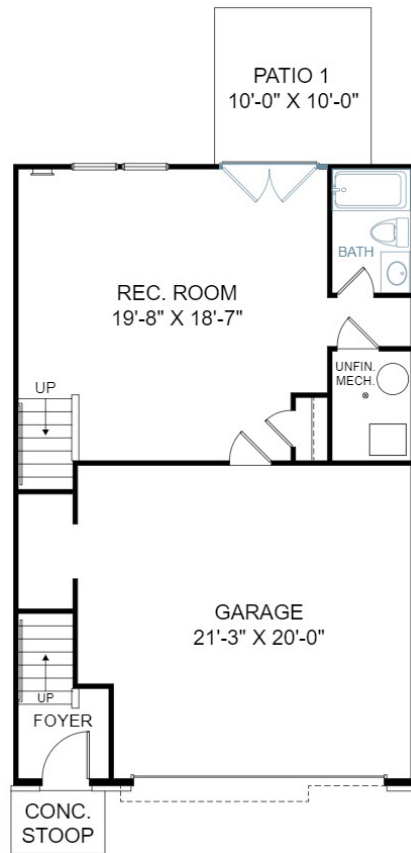

THE DANA AT ROSEGLLEN

Home Site 11 | 3 Bedrooms | 3.5 Bathrooms | 2,639 Square Feet

Lower Level

Main Level

Upper Level

2642 Roseglen Lane, Indian Land, SC 29707

©Stanley Martin Homes | In our continued effort of design enhancement, actual product may vary in dimension or details from these drawings and are subject to change without notice. Please consult the Neighborhood Sales Manager for detailed specifications. This brochure is for illustrative purposes and not part of our legal contract.