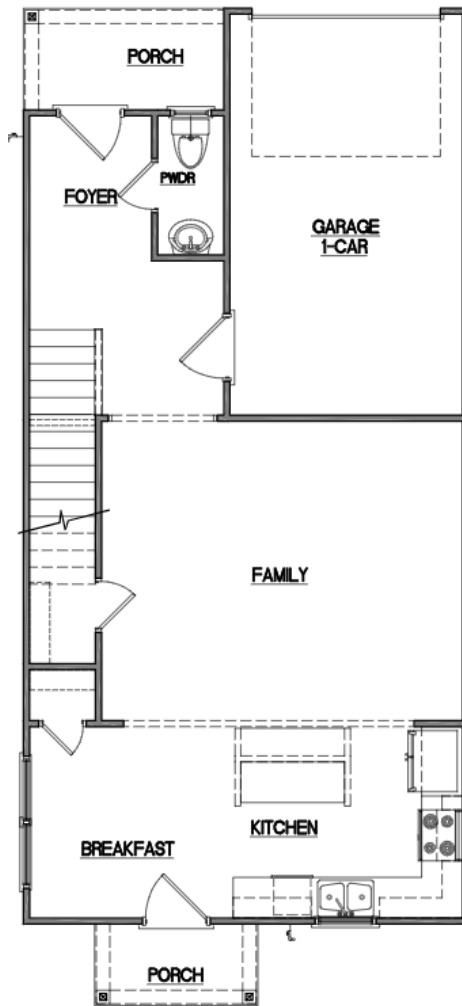

# THE JACQUELINE AT NORTHMEDE

Homesite 11B | 3 Bedrooms | 2.5 Bathrooms | 1,641 Square Feet

Main Level

Upper Level

©Stanley Martin Homes| In our continued effort of design enhancement, actual product may vary in dimension or details from these drawings and are subject to change without notice. Please consult the Neighborhood Sales Manager for detailed specifications. This brochure is for illustrative purposes and not part of our legal contract.