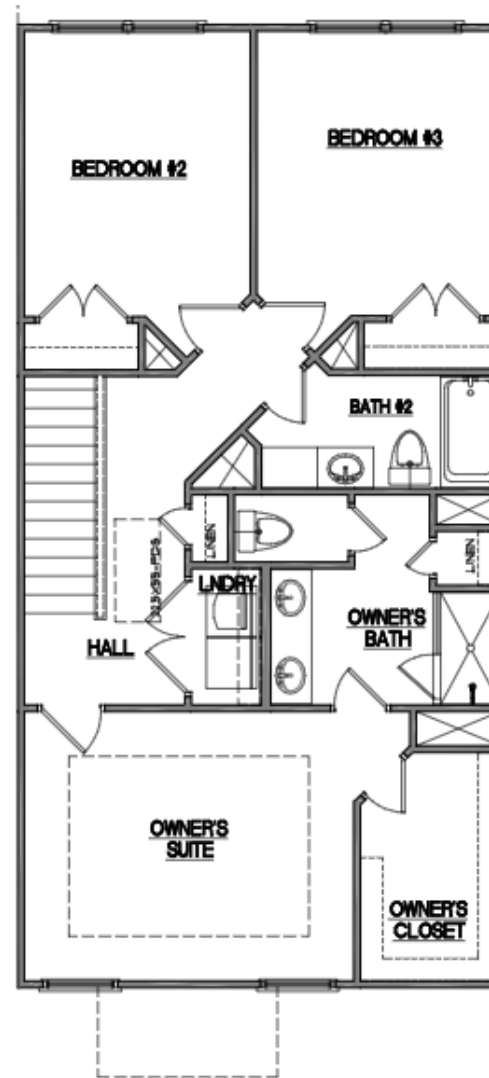

# THE JACQUELINE AT NORTHMEDE

Homesite 11B | 3 Bedrooms | 2.5 Bathrooms | 1,641 Square Feet

Main Level

Upper Level

©Stanley Martin Homes| In our continued effort of design enhancement, actual product may vary in dimension or details from these drawings and are subject to change without notice. Please consult the Neighborhood Sales Manager for detailed specifications. This brochure is for illustrative purposes and not part of our legal contract.