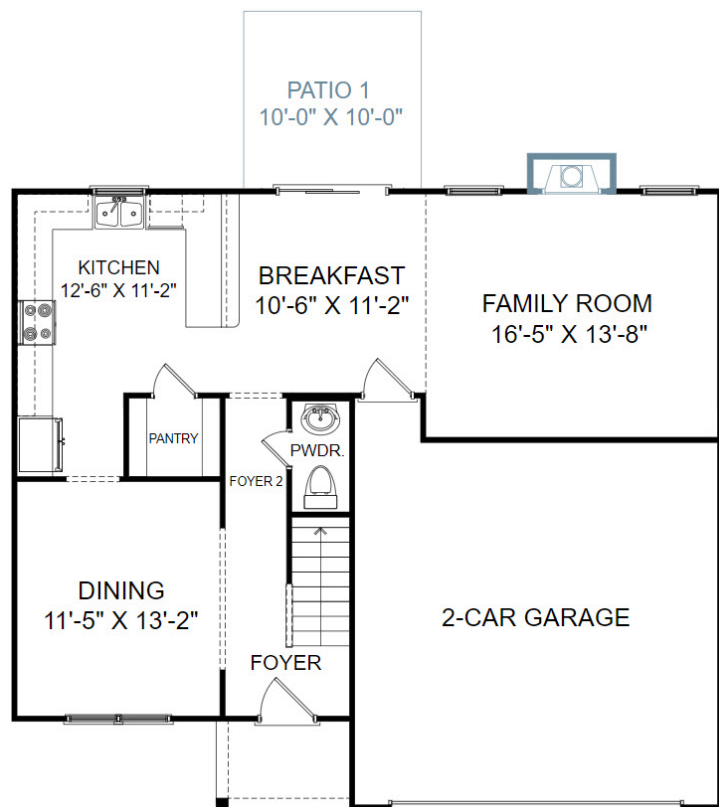

THE FAIRVIEW AT MAYFIELD CROSSING

Homesite 57 | 4 Bedrooms | 2.5 Bathrooms | 2,210 Square Feet

Main Level

Upper Level

440 Marietta Lane, Duncan, SC 29334

©Stanley Martin Homes| In our continued effort of design enhancement, actual product may vary in dimension or details from these drawings and are subject to change without notice. Please consult the Neighborhood Sales Manager for detailed specifications. This brochure is for illustrative purposes and not part of our legal contract.