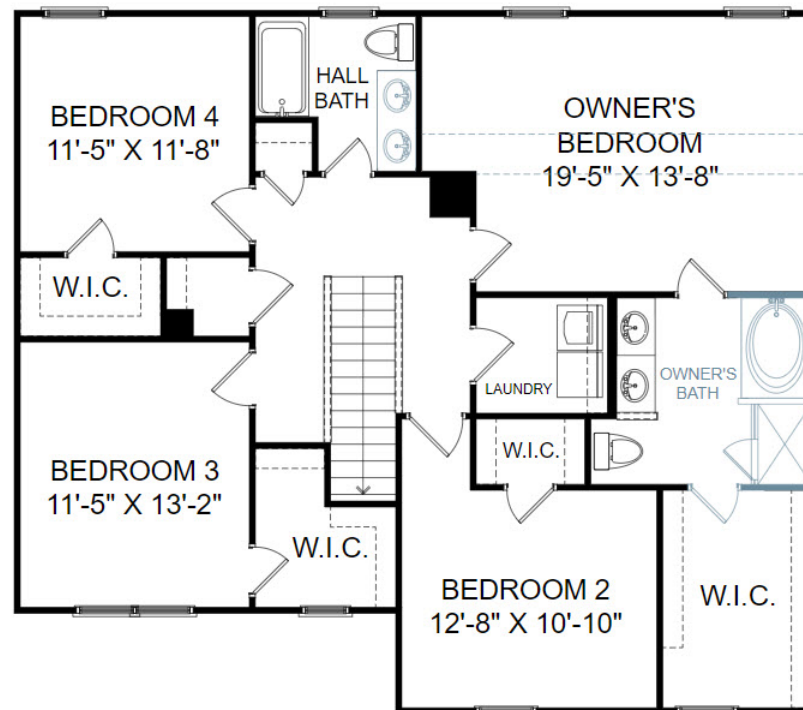

THE FAIRVIEW AT MAYFIELD CROSSING

Homesite 57 | 4 Bedrooms | 2.5 Bathrooms | 2,210 Square Feet

Main Level

Upper Level

440 Marietta Lane, Duncan, SC 29334

©Stanley Martin Homes| In our continued effort of design enhancement, actual product may vary in dimension or details from these drawings and are subject to change without notice. Please consult the Neighborhood Sales Manager for detailed specifications. This brochure is for illustrative purposes and not part of our legal contract.