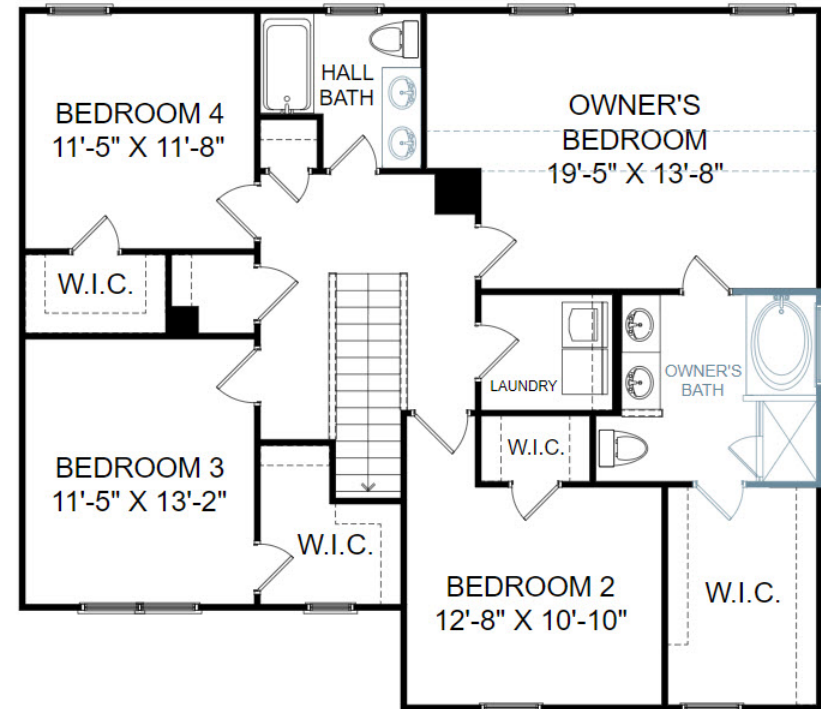

# THE FAIRVIEW AT MAYFIELD CROSSING

Homesite 56 | 4 Bedrooms | 2.5 Bathrooms | 2,210 Square Feet

Main Level

Upper Level

436 Marietta Lane, Duncan, SC 29334

©Stanley Martin Homes| In our continued effort of design enhancement, actual product may vary in dimension or details from these drawings and are subject to change without notice. Please consult the Neighborhood Sales Manager for detailed specifications. This brochure is for illustrative purposes and not part of our legal contract.