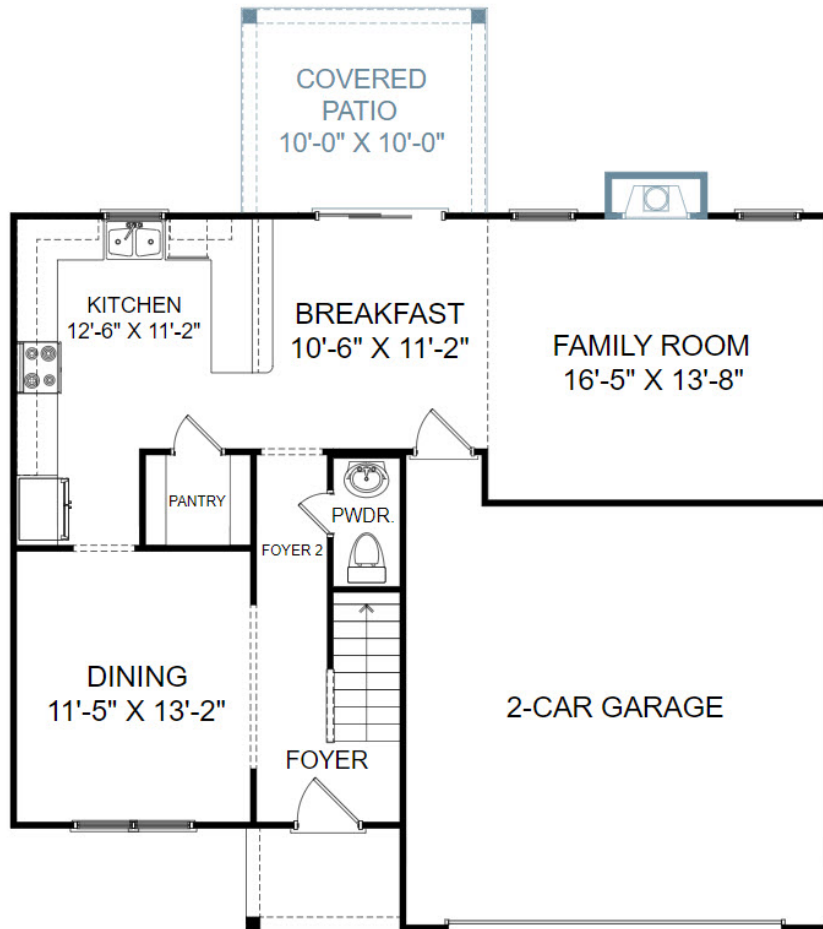

# THE FAIRVIEW AT MAYFIELD CROSSING

Homesite 56 | 4 Bedrooms | 2.5 Bathrooms | 2,210 Square Feet

Main Level

Upper Level

436 Marietta Lane, Duncan, SC 29334

©Stanley Martin Homes| In our continued effort of design enhancement, actual product may vary in dimension or details from these drawings and are subject to change without notice. Please consult the Neighborhood Sales Manager for detailed specifications. This brochure is for illustrative purposes and not part of our legal contract.