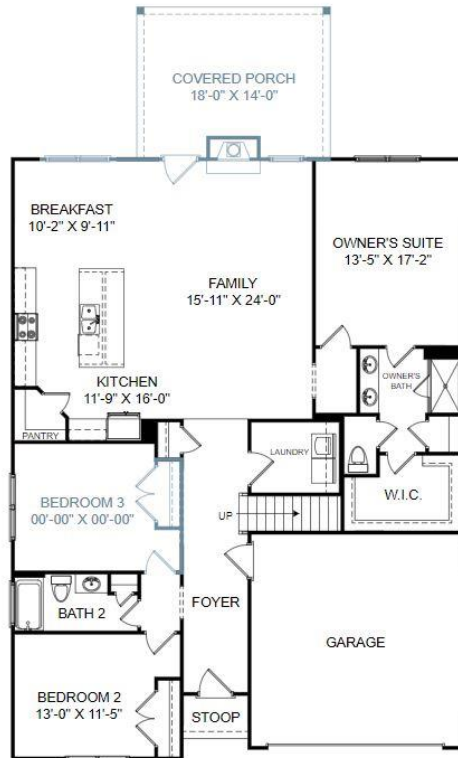

THE WINSTON AT CLUB RIDGE AT WOODCREEK

3 Bedrooms | 2 Bathrooms | 2,127 Square Feet

Main Level

Upper Level

207 Doe Meadow Lane Elgin, SC 29045

©Stanley Martin Homes | In our continued effort of design enhancement, actual product may vary in dimension or details from these drawings and are subject to change without notice. Please consult the Neighborhood Sales Manager for detailed specifications. This brochure is for illustrative purposes and not part of our legal contract.