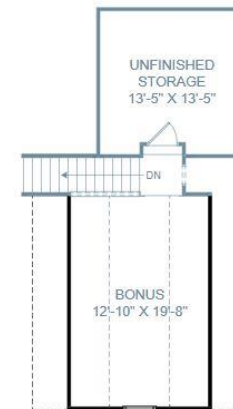

THE WINSTON AT CLUB RIDGE AT WOODCREEK

3 Bedrooms | 2 Bathrooms | 2,127 Square Feet

Main Level

Upper Level

207 Doe Meadow Lane Elgin, SC 29045

©Stanley Martin Homes | In our continued effort of design enhancement, actual product may vary in dimension or details from these drawings and are subject to change without notice. Please consult the Neighborhood Sales Manager for detailed specifications. This brochure is for illustrative purposes and not part of our legal contract.