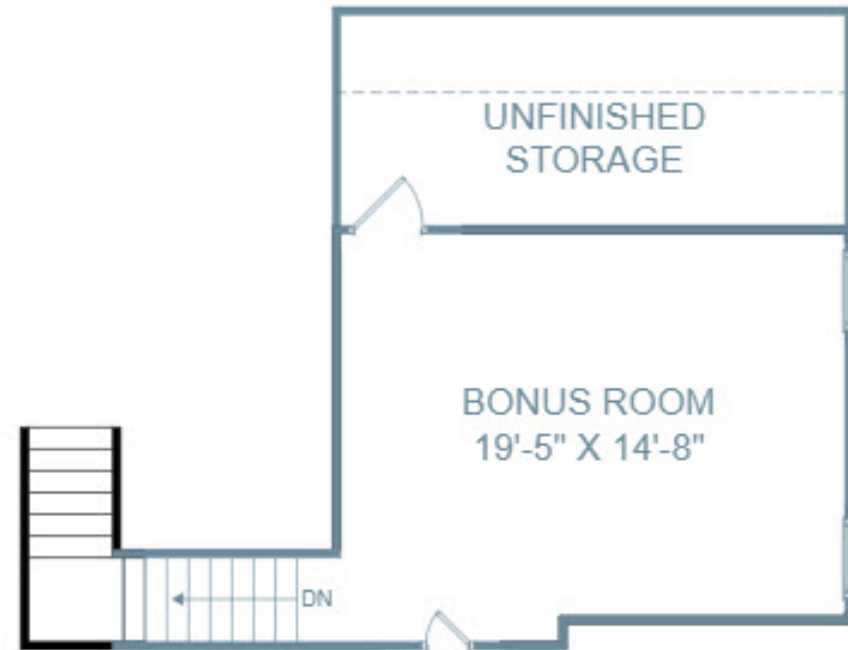

# THE TIMBERLIN AT CHEROKEE TRAIL

3 Bedrooms | 3 Bathrooms | 2,766 Square Feet

Main Level

Upper Level

122 Tuckasegee Way, Lexington, SC 29072

©Stanley Martin Homes| In our continued effort of design enhancement, actual product may vary in dimension or details from these drawings and are subject to change without notice. Please consult the Neighborhood Sales Manager for detailed specifications. This brochure is for illustrative purposes and not part of our legal contract.