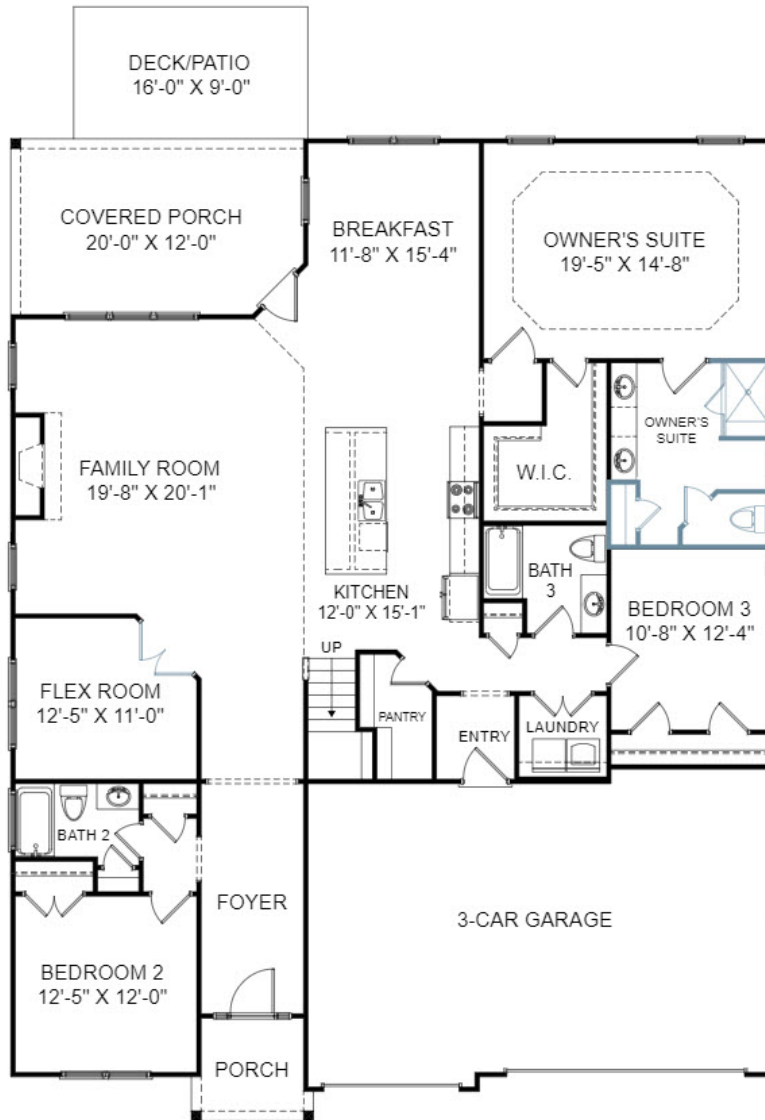

# THE TIMBERLIN AT CHEROKEE TRAIL

3 Bedrooms | 3 Bathrooms | 2,766 Square Feet

Main Level

Upper Level

122 Tuckasegee Way, Lexington, SC 29072

©Stanley Martin Homes| In our continued effort of design enhancement, actual product may vary in dimension or details from these drawings and are subject to change without notice. Please consult the Neighborhood Sales Manager for detailed specifications. This brochure is for illustrative purposes and not part of our legal contract.