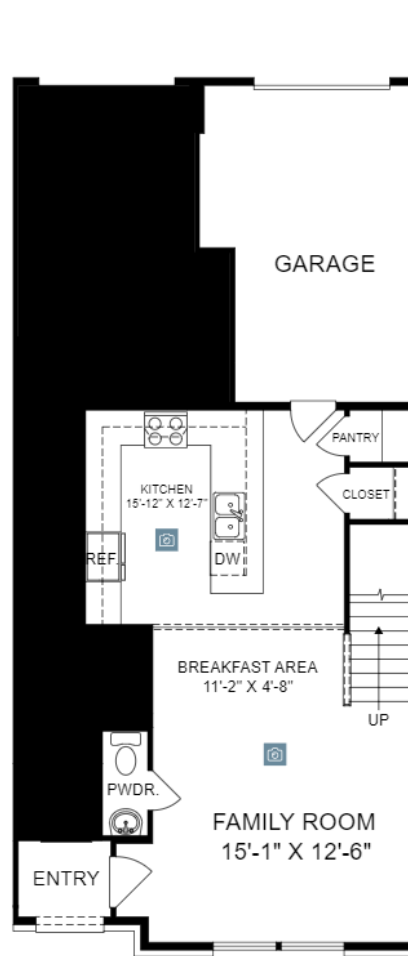

THE WILLIAMS AT WEST BROAD LANDING

Home Site 1011 | 2 Bedrooms | 2.5 Bathrooms | 1,608 Square Feet

Main Level

Upper Level

2751 St. Elias Drive, Unit A, Richmond, VA 23294

©Stanley Martin Homes| In our continued effort of design enhancement, actual product may vary in dimension or details from these drawings and are subject to change without notice. Please consult the Neighborhood Sales Manager for detailed specifications. This brochure is for illustrative purposes and not part of our legal contract.