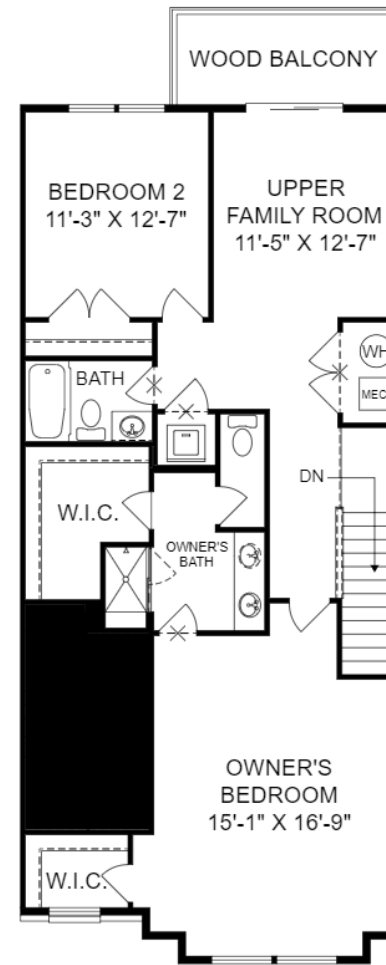

THE WILLIAMS AT WEST BROAD LANDING

Home Site 1011 | 2 Bedrooms | 2.5 Bathrooms | 1,608 Square Feet

Main Level

Upper Level

2751 St. Elias Drive, Unit A, Richmond, VA 23294

©Stanley Martin Homes| In our continued effort of design enhancement, actual product may vary in dimension or details from these drawings and are subject to change without notice. Please consult the Neighborhood Sales Manager for detailed specifications. This brochure is for illustrative purposes and not part of our legal contract.