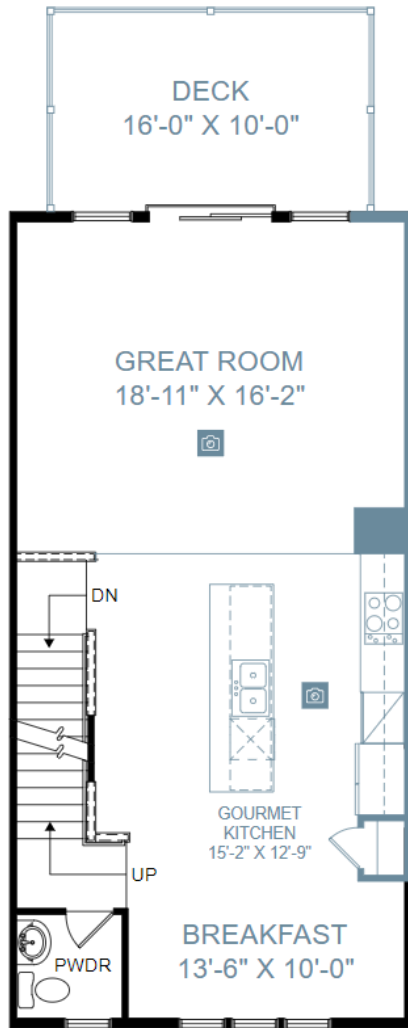

THE HARTLAND AT WILDEWOOD

Home Site 745 | 3 Bedrooms | 3.5 Bathrooms | 2,146 Square Feet

Main Level

Upper Level

Lower Level

44355 Azalea Way, California, MD 20619

©Stanley Martin Homes | In our continued effort of design enhancement, actual product may vary in dimension or details from these drawings and are subject to change without notice. Please consult the Neighborhood Sales Manager for detailed specifications. This brochure is for illustrative purposes and not part of our legal contract.