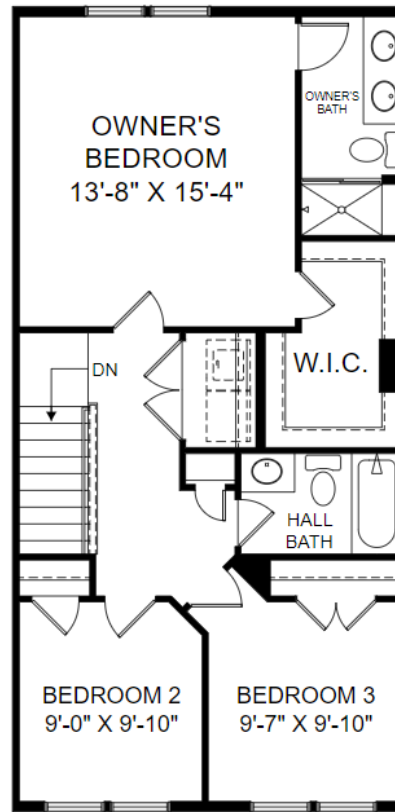

THE HARTLAND AT WILDEWOOD

Home Site 745 | 3 Bedrooms | 3.5 Bathrooms | 2,146 Square Feet

Main Level

Upper Level

Lower Level

44355 Azalea Way, California, MD 20619

©Stanley Martin Homes | In our continued effort of design enhancement, actual product may vary in dimension or details from these drawings and are subject to change without notice. Please consult the Neighborhood Sales Manager for detailed specifications. This brochure is for illustrative purposes and not part of our legal contract.