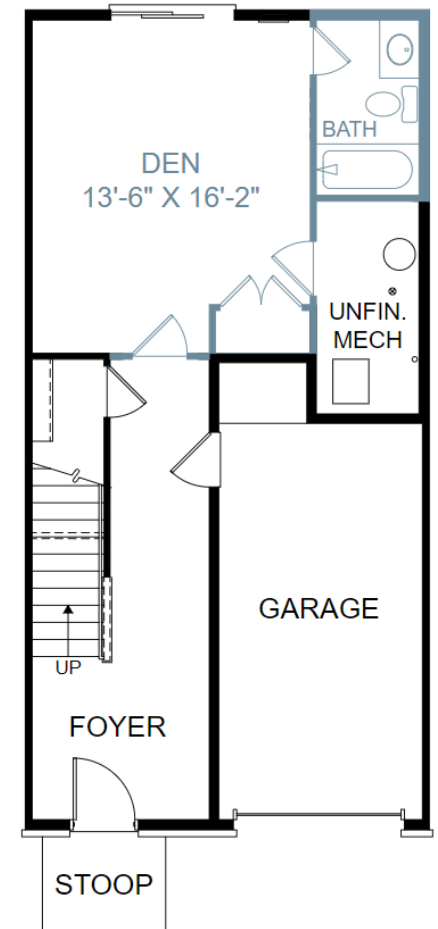

THE HARTLAND AT WILDEWOOD

Home Site 745 | 3 Bedrooms | 3.5 Bathrooms | 2,146 Square Feet

Main Level

Upper Level

Lower Level

44355 Azalea Way, California, MD 20619

©Stanley Martin Homes | In our continued effort of design enhancement, actual product may vary in dimension or details from these drawings and are subject to change without notice. Please consult the Neighborhood Sales Manager for detailed specifications. This brochure is for illustrative purposes and not part of our legal contract.